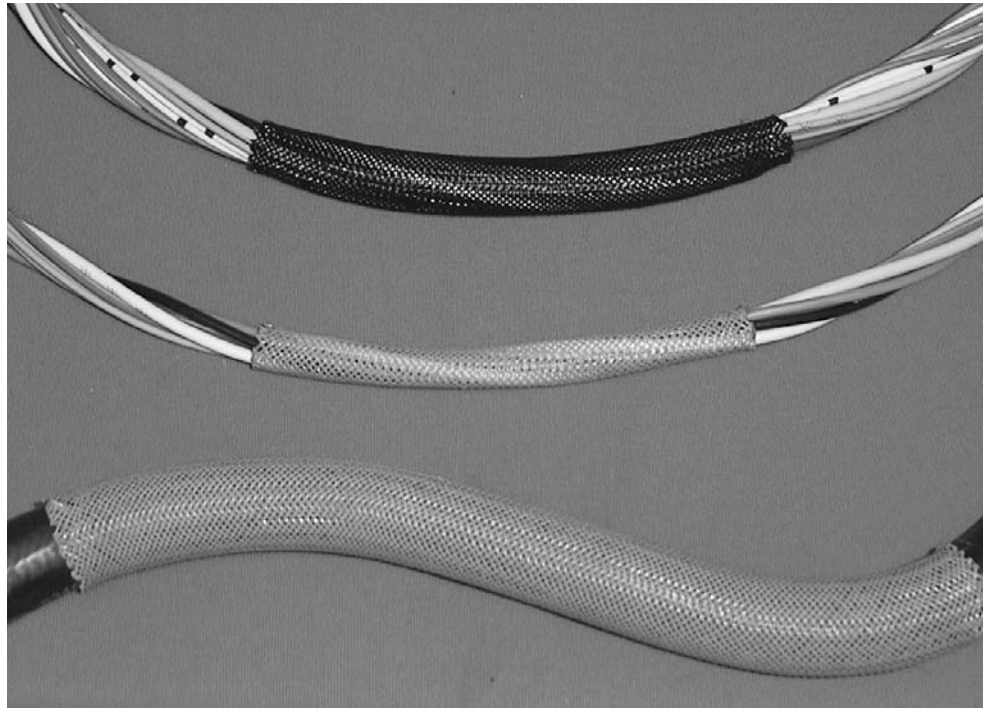

Versaflex

**Expandable, Braided,
Polyester Sleeving**

Product Facts

- Excellent abrasion and cut-through resistance
- Lightweight
- Flexible (even at low temperatures)
- Fungus proof
- Not affected by most chemical and solvents, non-hygroscopic
- Versaflex-FR sleeving meets UL VW-1 and is self-extinguishing
- Wide range of sizes available
- RoHS compliant

Applications

Versaflex sleeving is suited for the mechanical protection of wire harnesses, hoses, and all other applications where exceptional flexibility combined with superior abrasion/cut resistance is required. It also serves as an economical

means for wire bundling that will not trap heat or moisture; expanding easily to fit over irregular shapes, then contracting to conform and grip. To prevent fraying, these products should be cut to length using a hot knife.

Ordering Information

Color	Standard	Versaflex (metric) : Black (-0) Grey (-8) Versaflex (imperial) : Black (-0) Versaflex-FR : Black with a white X tracer (-09)
Standard packaging	On spools.	
Ordering description	Specify product name, size and color (for example, VERSAFLEX-FR-1/4-09-SP)	