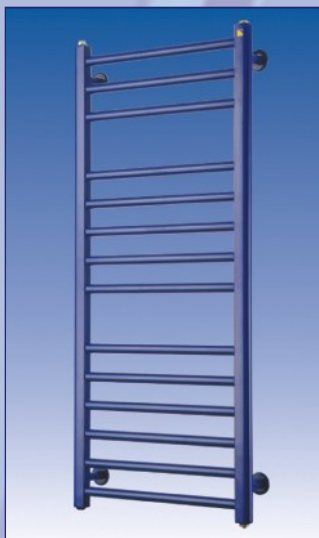

DURABILITY

DURABILITY

The performer tests and analysis guarantee safe warmness comfort. There are two standard versions white and chrome. However, CX towel dryers can be supplied in any RAL palette colour.