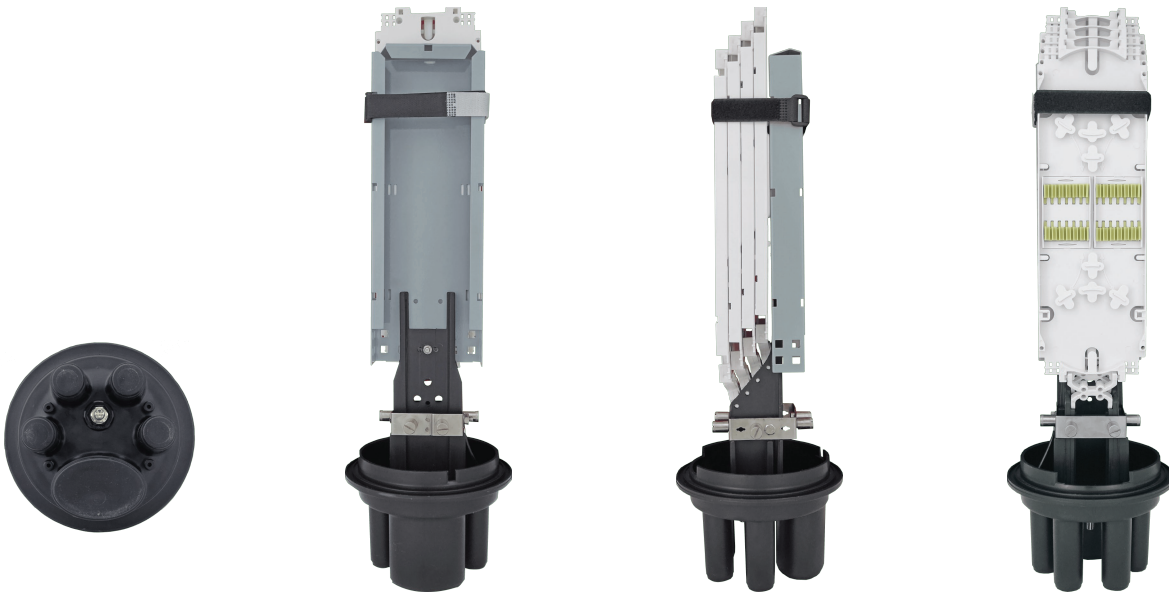

96F Fiber Optic Splice Closures

4 Trays, 4x24 Fibers

Features

- May be used for cut, uncut and taut sheath applications.
- May be used for all fiber optic cable.
- Sheath retention & central strength member fasten system included.
- Closure construction and lightweight plastic provides strength and resistance to chemical and U.V attack
- Installation and reentry with a minimum of tools
- All hardware are included
- Protection class: IP68
- RoHS compliance

Application

Underground, Aerial, Vault, Pole Mounting and Wall Mountable

Specifications

Model No.	YT00962 SSC-540170-4P-96-4T/4T-T102A
	540x170mm, 96 Fibers Capacity, 4 Trays, 4 Port, Enclosure , w/o Mounting Kits
Spliced Fiber Storage Capacity	96 splices (4x24)
Size Height x Diameter	540mm x 170mm (w/o clamp) 540mm x 220mm (w/ clamp)
Cable Ports	1 oval port (25mm), 4 round ports (20mm)
Mounting Kits	Wall Mounting Kit - 1 Wall Mounting Kit - 2 Wall Mounting Kit - 3
See Other Document	Pole Mounting Kit - 1 Pole Mounting Kit - 2 Pole Mounting Kit - 3