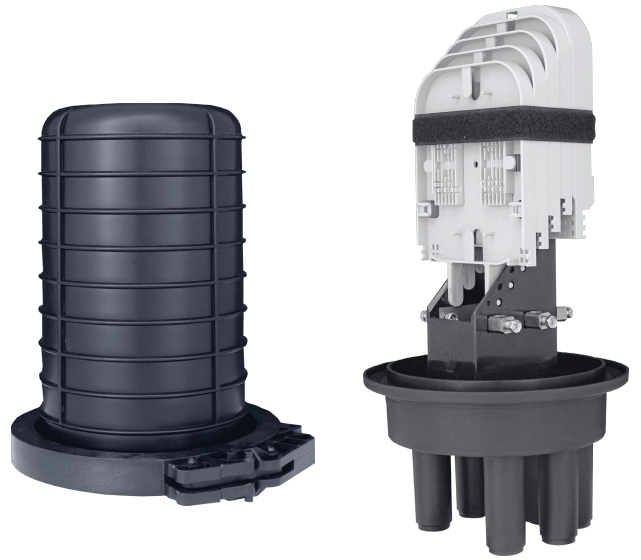

96F Fiber Optic Splice Closures

4 Trays, 4x24 Fibers

Features

- May be used for cut, uncut and taut sheath applications.
- May be used for all fiber optic cable.
- Sheath retention & central strength member fasten system included.
- Closure construction and lightweight plastic provides strength and resistance to chemical and U.V attack
- Installation and reentry with a minimum of tools
- All hardware are included
- Protection class: IP68
- RoHS compliance

Application

Underground, Aerial, Vault, Pole Mounting and Wall Mountable

Specifications

Model No.	YT00961 SSC-345175-4P-96-4T/4T-T059A
Spliced Fiber Storage Capacity	345x175m, 96 Fibers Capacity, 4 Trays, 4 Port, Enclosure , w/o Mounting Kits
Size Height x Diameter	96 splices (4x24)
Cable Ports	345mm x 175mm (w/o clamp), 345mm x 230mm (w/ clamp)
Mounting Kits	1 oval port (24mm), 4 round ports (17.5mm)
See Other Document	Wall Mounting Kit - 1 Wall Mounting Kit - 2 Wall Mounting Kit - 3 Pole Mounting Kit - 1 Pole Mounting Kit - 2 Pole Mounting Kit - 3